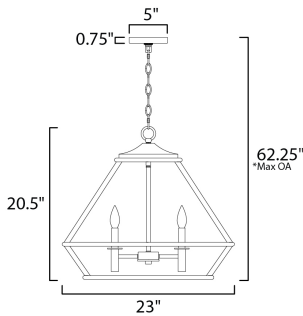

*max overall height

MEASUREMENTS

- DIMENSION : 23" L x 23" W x 20.5" H
- MAX OAH : 62.25" OAH
- CANOPY : 5" W x 0.75" H x 5" L
- HANGING WEIGHT : 9.24 lb

LAMPING

- INPUT VOLTAGE : 120V
- BULB : 6 x 60W Incandescent E12 Candelabra , 360W Total
- BULB INCLUDED : (Not Included)
- DIMMABLE : Yes