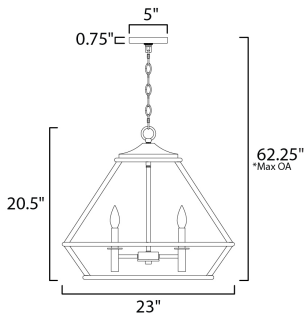

\*max overall height

**MEASUREMENTS**

- DIMENSION : 23" L x 23" W x 20.5" H
- MAX OAH : 62.25" OAH
- CANOPY : 5" W x 0.75" H x 5" L
- HANGING WEIGHT : 9.24 lb

**LAMPING**

- INPUT VOLTAGE : 120V
- BULB : 6 x 60W Incandescent E12 Candelabra , 360W Total
- BULB INCLUDED : (Not Included)
- DIMMABLE : Yes