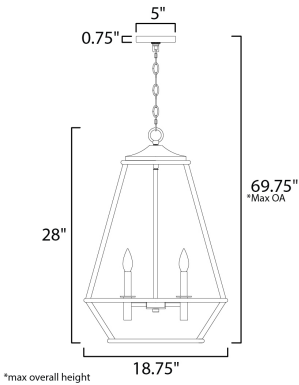

MEASUREMENTS

- DIMENSION : 18.75" L x 18.75" W x 28" H
- MAX OAH : 69.75" OAH
- CANOPY : 5" W x 0.75" H x 5" L
- HANGING WEIGHT : 9.9 lb

LAMPING

- INPUT VOLTAGE : 120V
- BULB : 4 x 60W Incandescent E12 Candelabra , 240W Total
- BULB INCLUDED : (Not Included)
- DIMMABLE : Yes