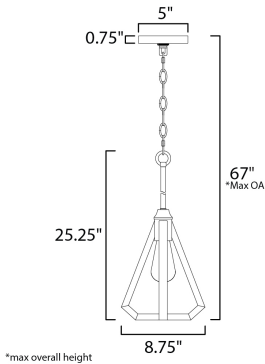

MEASUREMENTS

- DIMENSION : 8.75" L x 8.75" W x 25.25" H
- MAX OAH : 67" OAH
- CANOPY : 5" W x 0.75" H x 5" L
- HANGING WEIGHT : 3.96 lb

LAMPING

- INPUT VOLTAGE : 120V
- BULB : 1 x 60W Incandescent E26 Medium , 60W Total
- BULB INCLUDED : (Not Included)
- DIMMABLE : Yes