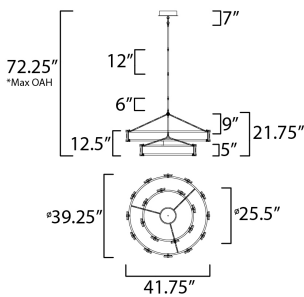

\*max overall height

**MEASUREMENTS**

DIMENSION : 41.75" L x 41.75" W x 21.75" H  
 MAX OAH : 72.25" OAH  
 CANOPY : 7.75" W x 1.5" H x 7.75" L  
 HANGING WEIGHT : 42.9 lb

**LAMPING**

INPUT VOLTAGE : 120-277V  
 LUMENS : 5,300 Rated (4,000 Del.)  
 BULB : 2 x 3.8W LED PCB Integrated , 76W Total  
 BULB INCLUDED : (Integrated)  
 DIMMABLE : ELV  
 CRI : 90 CRI  
 COLOR\_TEMP : 3000K