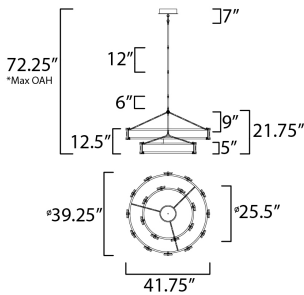

\*max overall height

**MEASUREMENTS**

DIMENSION : 41.75" L x 41.75" W x 21.75" H  
 MAX OAH : 72.25" OAH  
 CANOPY : 7.75" W x 1.5" H x 7.75" L  
 HANGING WEIGHT : 42.9 lb

**LAMPING**

INPUT VOLTAGE : 120-277V  
 LUMENS : 5,300 Rated (4,000 Del.)  
 BULB : 2 x 3.8W LED PCB Integrated , 76W Total  
 BULB INCLUDED : (Integrated)  
 DIMMABLE : ELV  
 CRI : 90 CRI  
 COLOR\_TEMP : 3000K