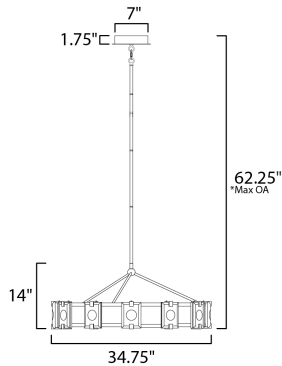

MEASUREMENTS

DIMENSION : 34.75" L x 34.75" W x 14" H
 MAX OAH : 62.25" OAH
 CANOPY : 7" W x 1.75" H x 7" L
 HANGING WEIGHT : 23.892 lb

LAMPING

INPUT VOLTAGE : 120-277V
 LUMENS : 4,060 Rated (2,830 Del.)
 BULB : 12 x 6W LED PCB Integrated , 72W Total
 BULB INCLUDED : (Integrated)
 DIMMABLE : ELV
 CRI : 90 CRI
 COLOR_TEMP : 3000K