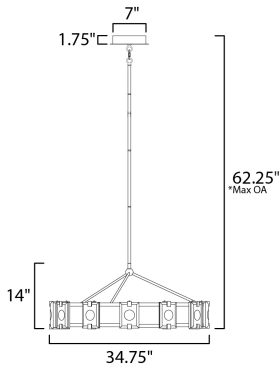

**MEASUREMENTS**

DIMENSION : 34.75" L x 34.75" W x 14" H  
 MAX OAH : 62.25" OAH  
 CANOPY : 7" W x 1.75" H x 7" L  
 HANGING WEIGHT : 23.892 lb

**LAMPING**

INPUT VOLTAGE : 120-277V  
 LUMENS : 4,060 Rated (2,830 Del.)  
 BULB : 12 x 6W LED PCB Integrated , 72W Total  
 BULB INCLUDED : (Integrated)  
 DIMMABLE : ELV  
 CRI : 90 CRI  
 COLOR\_TEMP : 3000K