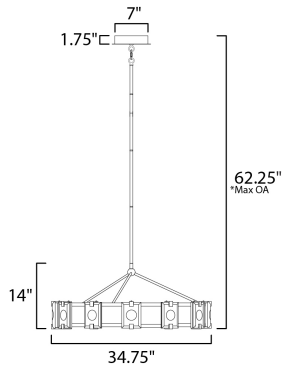

MEASUREMENTS

DIMENSION : 34.75" L x 34.75" W x 14" H
 MAX OAH : 62.25" OAH
 CANOPY : 7" W x 1.75" H x 7" L
 HANGING WEIGHT : 23.892 lb

LAMPING

INPUT VOLTAGE : 120-277V
 LUMENS : 4,060 Rated (2,830 Del.)
 BULB : 12 x 6W LED PCB Integrated , 72W Total
 BULB INCLUDED : (Integrated)
 DIMMABLE : ELV
 CRI : 90 CRI
 COLOR_TEMP : 3000K