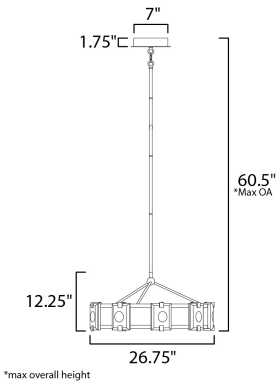

LAMPING

INPUT VOLTAGE : 120-277V
LUMENS : 3,535 Rated (2,430 Del.)
BULB : 9 x 6W LED PCB Integrated , 54W Total
BULB INCLUDED : (Integrated)
DIMMABLE : ELV
CRI : 90 CRI
COLOR_TEMP : 3000K

*max overall height

Always consult a qualified electrician before installing any lighting product.