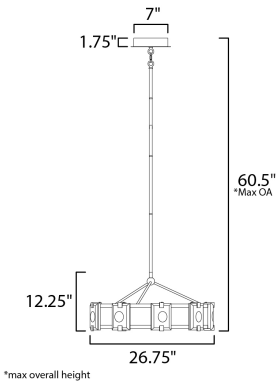

LAMPING

INPUT VOLTAGE : 120-277V
LUMENS : 3,535 Rated (2,430 Del.)
BULB : 9 x 6W LED PCB Integrated , 54W Total
BULB INCLUDED : (Integrated)
DIMMABLE : ELV
CRI : 90 CRI
COLOR_TEMP : 3000K

*max overall height

Always consult a qualified electrician before installing any lighting product.