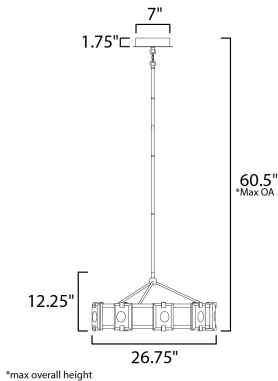

LAMPING

INPUT VOLTAGE : 120-277V
LUMENS : 3,535 Rated (2,430 Del.)
BULB : 9 x 6W LED PCB Integrated , 54W Total
BULB INCLUDED : (Integrated)
DIMMABLE : ELV
CRI : 90 CRI
COLOR_TEMP : 3000K