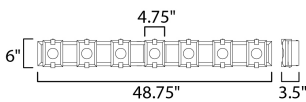

MEASUREMENTS

DIMENSION : 48.75" L 6" H x 3.5" Ext
 BACK PLATE : 4.75" W x 5" H x 3" HCO
 HANGING WEIGHT : 13.002 lb

LAMPING

INPUT VOLTAGE : 120V
 LUMENS : 2,730 Rated (2,530 Del.)
 BULB : 7 x 6W LED PCB Integrated , 42W Total
 BULB INCLUDED : (Integrated)
 DIMMABLE : ELV
 CRI : 90 CRI
 COLOR_TEMP : 3000K