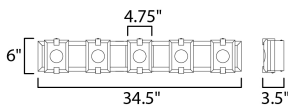

**MEASUREMENTS**

DIMENSION : 34.5" L 6" H x 3.5" Ext  
 BACK PLATE : 4.75" W x 5" H x 3" HCO  
 HANGING WEIGHT : 9.9 lb

**LAMPING**

INPUT VOLTAGE : 120V  
 LUMENS : 2,030 Rated (1,960 Del.)  
 BULB : 5 x 6W LED PCB Integrated , 30W Total  
 BULB INCLUDED : (Integrated)  
 DIMMABLE : ELV  
 CRI : 90 CRI  
 COLOR\_TEMP : 3000K