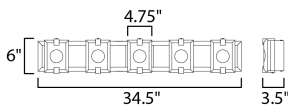

MEASUREMENTS

DIMENSION : 34.5" L 6" H x 3.5" Ext
 BACK PLATE : 4.75" W x 5" H x 3" HCO
 HANGING WEIGHT : 9.9 lb

LAMPING

INPUT VOLTAGE : 120V
 LUMENS : 2,030 Rated (1,960 Del.)
 BULB : 5 x 6W LED PCB Integrated , 30W Total
 BULB INCLUDED : (Integrated)
 DIMMABLE : ELV
 CRI : 90 CRI
 COLOR_TEMP : 3000K