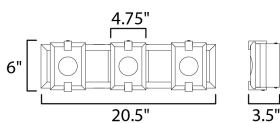

MEASUREMENTS

DIMENSION : 20.5" L 6" H x 3.5" Ext
 BACK PLATE : 4.75" W x 5" H x 3" HCO
 HANGING WEIGHT : 6.49 lb

LAMPING

INPUT VOLTAGE : 120V
 LUMENS : 1,295 Rated (1,250 Del.)
 BULB : 3 x 6W LED PCB Integrated , 18W Total
 BULB INCLUDED : (Integrated)
 DIMMABLE : ELV
 CRI : 90 CRI
 COLOR_TEMP : 3000K