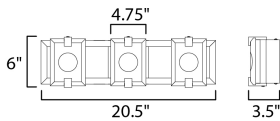

MEASUREMENTS

DIMENSION : 20.5" L 6" H x 3.5" Ext
 BACK PLATE : 4.75" W x 5" H x 3" HCO
 HANGING WEIGHT : 6.49 lb

LAMPING

INPUT VOLTAGE : 120V
 LUMENS : 1,295 Rated (1,250 Del.)
 BULB : 3 x 6W LED PCB Integrated , 18W Total
 BULB INCLUDED : (Integrated)
 DIMMABLE : ELV
 CRI : 90 CRI
 COLOR_TEMP : 3000K