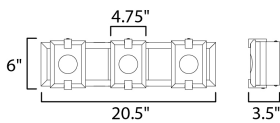

**MEASUREMENTS**

DIMENSION : 20.5" L 6" H x 3.5" Ext  
 BACK PLATE : 4.75" W x 5" H x 3" HCO  
 HANGING WEIGHT : 6.49 lb

**LAMPING**

INPUT VOLTAGE : 120V  
 LUMENS : 1,295 Rated (1,250 Del.)  
 BULB : 3 x 6W LED PCB Integrated , 18W Total  
 BULB INCLUDED : (Integrated)  
 DIMMABLE : ELV  
 CRI : 90 CRI  
 COLOR\_TEMP : 3000K