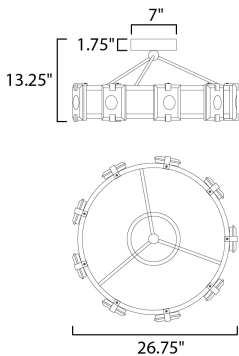

MEASUREMENTS

DIMENSION : 26.75" L x 26.75" W x 13.25" H
 CANOPY : 7" W x 1.75" H x 7" L
 HANGING WEIGHT : 19.558 lb

LAMPING

INPUT VOLTAGE : 120-277V
 LUMENS : 3,535 Rated (2,430 Del.)
 BULB : 9 x 6W LED PCB Integrated , 54W Total
 BULB INCLUDED : (Integrated)
 DIMMABLE : ELV
 CRI : 90 CRI
 COLOR_TEMP : 3000K