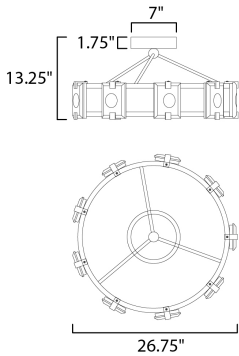

**MEASUREMENTS**

DIMENSION : 26.75" L x 26.75" W x 13.25" H  
 CANOPY : 7" W x 1.75" H x 7" L  
 HANGING WEIGHT : 19.558 lb

**LAMPING**

INPUT VOLTAGE : 120-277V  
 LUMENS : 3,535 Rated (2,430 Del.)  
 BULB : 9 x 6W LED PCB Integrated , 54W Total  
 BULB INCLUDED : (Integrated)  
 DIMMABLE : ELV  
 CRI : 90 CRI  
 COLOR\_TEMP : 3000K