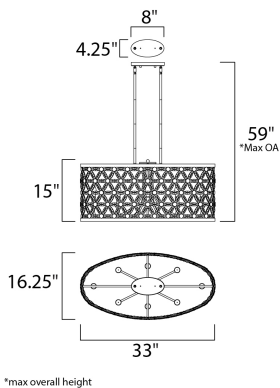

PRODUCT DESCRIPTION

Petals of Beveled Crystal create a brilliant display housed in a Polished Nickel frame. This elegant collection spans many design genres from modern to traditional and will enhance a wide variety of room decor.

MEASUREMENTS

DIMENSION : 33" L x 16.25" W x 15" H
 MAX OAH : 59" OAH
 CANOPY : 8" L
 HANGING WEIGHT : 28.77003 lb
 WIRE LENGTH : 120"

LAMPING

INPUT VOLTAGE : 120V
 BULB : 8 x 60W Incandescent E12 Candelabra , 480W Total
 BULB INCLUDED : (Not Included)
 DIMMABLE : Yes