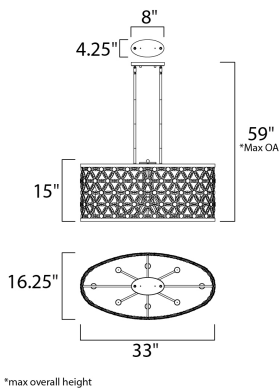

**PRODUCT DESCRIPTION**

Petals of Beveled Crystal create a brilliant display housed in a Polished Nickel frame. This elegant collection spans many design genres from modern to traditional and will enhance a wide variety of room decor.

**MEASUREMENTS**

DIMENSION : 33" L x 16.25" W x 15" H  
 MAX OAH : 59" OAH  
 CANOPY : 8" L  
 HANGING WEIGHT : 28.77003 lb  
 WIRE LENGTH : 120"

**LAMPING**

INPUT VOLTAGE : 120V  
 BULB : 8 x 60W Incandescent E12 Candelabra , 480W Total  
 BULB INCLUDED : (Not Included)  
 DIMMABLE : Yes