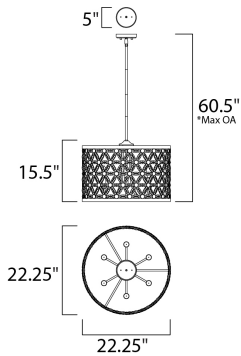

PRODUCT DESCRIPTION

Petals of Beveled Crystal create a brilliant display housed in a Polished Nickel frame. This elegant collection spans many design genres from modern to traditional and will enhance a wide variety of room decor.

*max overall height

MEASUREMENTS

- DIMENSION : 22.25" L x 22.25" W x 15.5" H
- MAX OAH : 60.5" OAH
- CANOPY : 5" W x 1" H x 5" L
- HANGING WEIGHT : 23.63331 lb
- WIRE LENGTH : 120"

LAMPING

- INPUT VOLTAGE : 120V
- BULB : 6 x 60W Incandescent E12 Candelabra , 360W Total
- BULB INCLUDED : (Not included)
- DIMMABLE : Yes