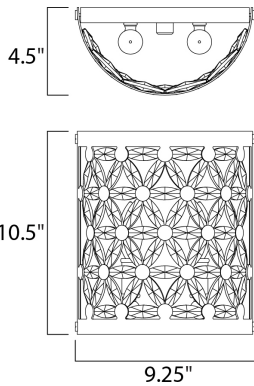

ADDITIONAL

INSTALL UP/DOWN: Up
OPERATING TEMPERATURE:
-20°C (-4°F), 40°C (104°F)

MEASUREMENTS

DIMENSION : 9.25" W x 10.5" H x 4.5" Ext
MAX OAH : x 8.75" W x 10.25" H
HANGING WEIGHT : 5.54 lb

LAMPING

INPUT VOLTAGE : 120V
BULB : 2 x 60W Incandescent E12 Candelabra , 120W Total
BULB INCLUDED : (Not Included)
DIMMABLE : Yes