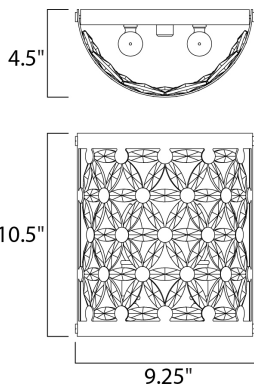

**ADDITIONAL**

INSTALL UP/DOWN: Up  
OPERATING TEMPERATURE:  
-20°C (-4°F), 40°C (104°F)

**MEASUREMENTS**

DIMENSION : 9.25" W x 10.5" H x 4.5" Ext  
MAX OAH : x 8.75" W x 10.25" H  
HANGING WEIGHT : 5.54 lb