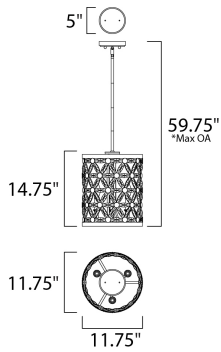

PRODUCT DESCRIPTION

Petals of Beveled Crystal create a brilliant display housed in a Polished Nickel frame. This elegant collection spans many design genres from modern to traditional and will enhance a wide variety of room decor.

*max overall height

MEASUREMENTS

- DIMENSION : 11.75" L x 11.75" W x 14.75" H
- MAX OAH : 59.75" OAH
- CANOPY : 5" W x 1" H x 5" L
- HANGING WEIGHT : 13.7567 lb
- WIRE LENGTH : 120"

LAMPING

- INPUT VOLTAGE : 120V
- BULB : 3 x 60W Incandescent E12 Candelabra , 180W Total
- BULB INCLUDED : (Not included)
- DIMMABLE : Yes