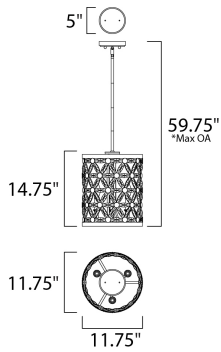

**PRODUCT DESCRIPTION**

Petals of Beveled Crystal create a brilliant display housed in a Polished Nickel frame. This elegant collection spans many design genres from modern to traditional and will enhance a wide variety of room decor.

\*max overall height

**MEASUREMENTS**

- DIMENSION : 11.75" L x 11.75" W x 14.75" H
- MAX OAH : 59.75" OAH
- CANOPY : 5" W x 1" H x 5" L
- HANGING WEIGHT : 13.7567 lb
- WIRE LENGTH : 120"

**LAMPING**

- INPUT VOLTAGE : 120V
- BULB : 3 x 60W Incandescent E12 Candelabra , 180W Total
- BULB INCLUDED : (Not included)
- DIMMABLE : Yes