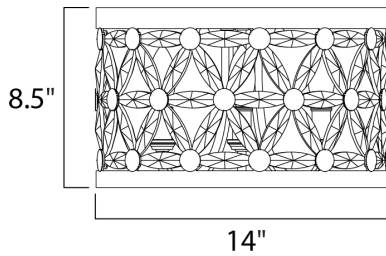

**PRODUCT DESCRIPTION**

Petals of Beveled Crystal create a brilliant display housed in a Polished Nickel frame. This elegant collection spans many design genres from modern to traditional and will enhance a wide variety of room decor.

**MEASUREMENTS**

DIMENSION : 14" L x 14" W x 8.5" H  
 MAX OAH : 8.5" OAH  
 HANGING WEIGHT : 11.22141 lb

**LAMPING**

INPUT VOLTAGE : 120V  
 BULB : 3 x 60W Incandescent E12 Candelabra , 180W Total  
 BULB INCLUDED : (Not Included)  
 DIMMABLE : Yes