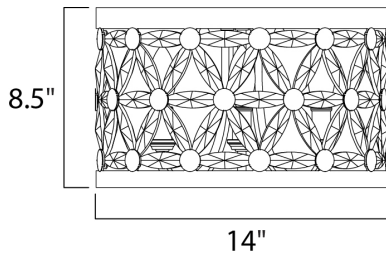

PRODUCT DESCRIPTION

Petals of Beveled Crystal create a brilliant display housed in a Polished Nickel frame. This elegant collection spans many design genres from modern to traditional and will enhance a wide variety of room decor.

MEASUREMENTS

DIMENSION : 14" L x 14" W x 8.5" H
 MAX OAH : 8.5" OAH
 HANGING WEIGHT : 11.22141 lb

LAMPING

INPUT VOLTAGE : 120V
 BULB : 3 x 60W Incandescent E12 Candelabra , 180W Total
 BULB INCLUDED : (Not Included)
 DIMMABLE : Yes