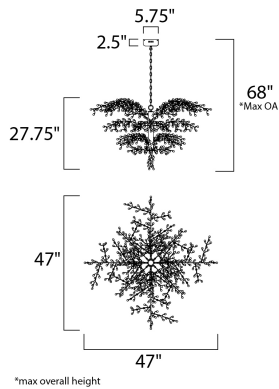

**MEASUREMENTS**

DIMENSION : 47" L x 47" W x 27.75" H  
 MAX OAH : 68" OAH  
 CANOPY : 5.75" W x 2.5" H x 5.75" L  
 HANGING WEIGHT : 36.3 lb  
 WIRE LENGTH : 120"

**LAMPING**

INPUT VOLTAGE : 120V  
 LUMENS : 1,320 Rated  
 BULB : 12 x 1.8W LED 12V G4 , 22W Total  
 BULB INCLUDED : (Included)  
 DIMMABLE : Electronic Low Voltage (ELV)  
 CRI : 80+ CRI  
 COLOR\_TEMP : 3000K