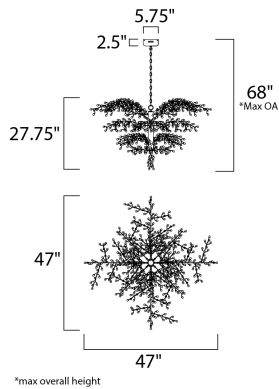

**MEASUREMENTS**

- DIMENSION : 47" L x 47" W x 27.75" H
- MAX OAH : 68" OAH
- CANOPY : 5.75" W x 2.5" H x 5.75" L
- HANGING WEIGHT : 36.3 lb
- WIRE LENGTH : 120"

**LAMPING**

- INPUT VOLTAGE : 120V
- LUMENS : 1,320 Rated
- BULB : 12 x 1.2W LED 12V G4 , 14W Total
- BULB INCLUDED : (Included)
- DIMMABLE : Electronic Low Voltage (ELV)
- CRI : 80+ CRI
- COLOR\_TEMP : 3000K