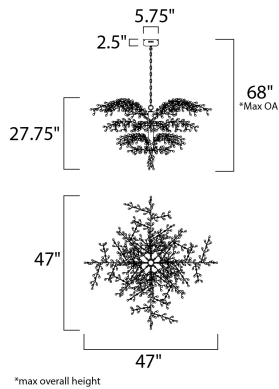

MEASUREMENTS

- DIMENSION : 47" L x 47" W x 27.75" H
- MAX OAH : 68" OAH
- CANOPY : 5.75" W x 2.5" H x 5.75" L
- HANGING WEIGHT : 36.3 lb
- WIRE LENGTH : 120"

LAMPING

- INPUT VOLTAGE : 120V
- LUMENS : 1,320 Rated
- BULB : 12 x 1.8W LED 12V G4 , 22W Total
- BULB INCLUDED : (Included)
- DIMMABLE : Electronic Low Voltage (ELV)
- CRI : 80+ CRI
- COLOR_TEMP : 3000K