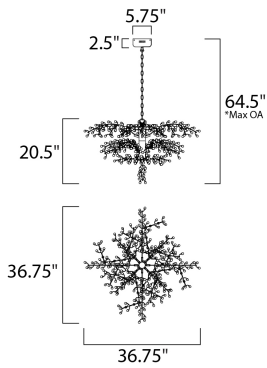

LAMPING

INPUT VOLTAGE : 120V
LUMENS : 880 Rated
BULB : 8 x 1.8W LED 12V G4 , 14W Total
BULB INCLUDED : (Included)
DIMMABLE : Electronic Low Voltage (ELV)
CRI : 80+ CRI
COLOR_TEMP : 3000K

*max overall height

Always consult a qualified electrician before installing any lighting product.