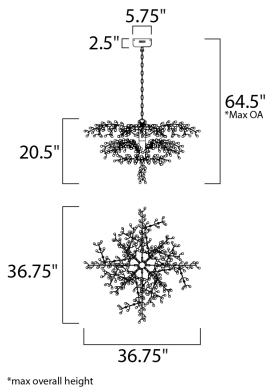

**MEASUREMENTS**

DIMENSION : 36.75" L x 36.75" W x 20.5" H  
 MAX OAH : 64.5" OAH  
 CANOPY : 5.75" W x 2.5" H x 5.75" L  
 HANGING WEIGHT : 18.7 lb  
 WIRE LENGTH : 120"

**LAMPING**

INPUT VOLTAGE : 120V  
 LUMENS : 880 Rated  
 BULB : 8 x 1.8W LED 12V G4 , 14W Total  
 BULB INCLUDED : (Included)  
 DIMMABLE : Electronic Low Voltage (ELV)  
 CRI : 80+ CRI  
 COLOR\_TEMP : 3000K