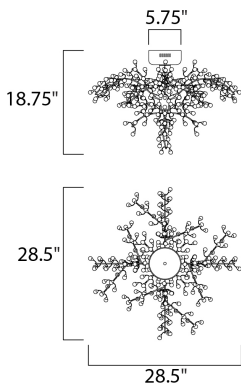

PRODUCT DESCRIPTION

Branches of Polished Nickel support clusters of Clear glass balls which glisten from the light of the xenon lamps provided. With three sizes to choose you are sure to find a Cluster to enhance your room decor.

MEASUREMENTS

DIMENSION : 28.5" L x 28.5" W x 18.75" H
 CANOPY : 5.75" W x 2.5" H x 5.75" L
 HANGING WEIGHT : 14.3 lb

LAMPING

INPUT VOLTAGE : 120V
 LUMENS : 880 Rated
 BULB : 8 x 1.2W LED 12V G4 , 10W Total
 BULB INCLUDED : (Included)
 DIMMABLE : Electronic Low Voltage (ELV)
 CRI : 80+ CRI
 COLOR_TEMP : 3000K