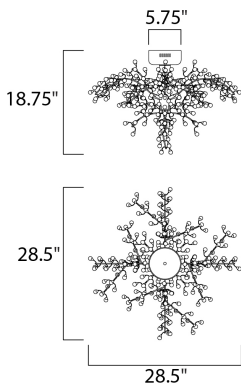

**MEASUREMENTS**

DIMENSION : 28.5" L x 28.5" W x 18.75" H  
 CANOPY : 5.75" W x 2.5" H x 5.75" L  
 HANGING WEIGHT : 14.3 lb

**LAMPING**

INPUT VOLTAGE : 120V  
 LUMENS : 880 Rated  
 BULB : 8 x 1.2W LED 12V G4 , 10W Total  
 BULB INCLUDED : (Included)  
 DIMMABLE : Electronic Low Voltage (ELV)  
 CRI : 80+ CRI  
 COLOR\_TEMP : 3000K