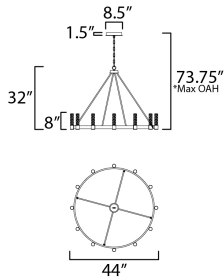

**MEASUREMENTS**

DIMENSION : 44" L x 44" W x 32" H  
 MAX OAH : 73.75" OAH  
 CANOPY : 8.5" W x 1.5" H x 8.5" L  
 HANGING WEIGHT : 32.7 lb

**LAMPING**

INPUT VOLTAGE : 120V  
 LUMENS : 3,840 Rated (3,240 Del.)  
 BULB : 12 x 4W LED DC Integrated , 48W Total  
 BULB INCLUDED : (Integrated)  
 DIMMABLE : Triac,ELV,0-10V  
 CRI : 90 CRI  
 COLOR\_TEMP : 3000K