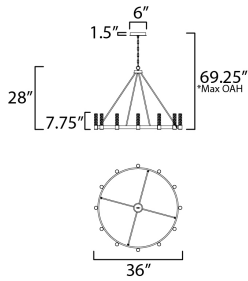

**PRODUCT DESCRIPTION**

The Duchess collection seamlessly blends traditional brass craftsmanship with modern piastra-style Iceberg glass, illuminated by integrated LED modules. Powered by a commercially rated LED driver with 120-277V input, the low-voltage LEDs deliver a neutral 3000K color temperature. The rectangular tubing frame in Natural Aged Brass softens the contemporary aesthetic, while decorative flat-edge chain links add a touch of elegance. A dual-mount canopy offers flexibility for shorter height profiles or field-adjustable lengths with the included chain.

**MEASUREMENTS**

DIMENSION : 36" L x 36" W x 28" H  
 MAX OAH : 69.25" OAH  
 CANOPY : 6" W x 1.5" H x 6" L  
 HANGING WEIGHT : 21.8 lb

**LAMPING**

INPUT VOLTAGE : 120V  
 LUMENS : 2,560 Rated (2,160 Del.)  
 BULB : 8 x 4W LED DC Integrated , 32W Total  
 BULB INCLUDED : (Integrated)  
 DIMMABLE : Triac,ELV,0-10V  
 CRI : 90 CRI  
 COLOR\_TEMP : 3000K