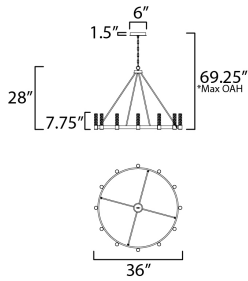

PRODUCT DESCRIPTION

The Duchess collection seamlessly blends traditional brass craftsmanship with modern piastra-style Iceberg glass, illuminated by integrated LED modules. Powered by a commercially rated LED driver with 120-277V input, the low-voltage LEDs deliver a neutral 3000K color temperature. The rectangular tubing frame in Natural Aged Brass softens the contemporary aesthetic, while decorative flat-edge chain links add a touch of elegance. A dual-mount canopy offers flexibility for shorter height profiles or field-adjustable lengths with the included chain.

MEASUREMENTS

- DIMENSION : 36" L x 36" W x 28" H
- MAX OAH : 69.25" OAH
- CANOPY : 6" W x 1.5" H x 6" L
- HANGING WEIGHT : 21.8 lb

LAMPING

- INPUT VOLTAGE : 120V
- LUMENS : 2,560 Rated (2,160 Del.)
- BULB : 8 x 4W LED DC Integrated , 32W Total
- BULB INCLUDED : (Integrated)
- DIMMABLE : Triac,ELV,0-10V
- CRI : 90 CRI
- COLOR_TEMP : 3000K