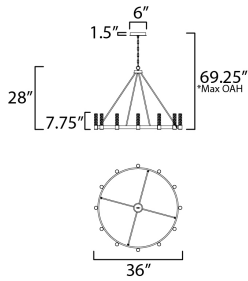

PRODUCT DESCRIPTION

The Duchess collection seamlessly blends traditional brass craftsmanship with modern piastra-style Iceberg glass, illuminated by integrated LED modules. Powered by a commercially rated LED driver with 120-277V input, the low-voltage LEDs deliver a neutral 3000K color temperature. The rectangular tubing frame in Natural Aged Brass softens the contemporary aesthetic, while decorative flat-edge chain links add a touch of elegance. A dual-mount canopy offers flexibility for shorter height profiles or field-adjustable lengths with the included chain.

MEASUREMENTS

DIMENSION : 36" L x 36" W x 28" H
 MAX OAH : 69.25" OAH
 CANOPY : 6" W x 1.5" H x 6" L
 HANGING WEIGHT : 21.8 lb

LAMPING

INPUT VOLTAGE : 120V
 LUMENS : 2,560 Rated (2,160 Del.)
 BULB : 8 x 4W LED DC Integrated , 32W Total
 BULB INCLUDED : (Integrated)
 DIMMABLE : Triac,ELV,0-10V
 CRI : 90 CRI
 COLOR_TEMP : 3000K