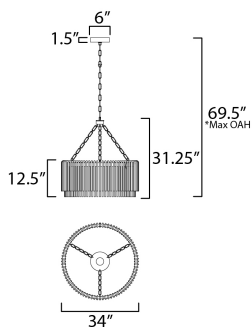

PRODUCT DESCRIPTION

Clear glass rods elegantly curve to drape over a metal frame, enclosing an integrated LED light source within. These ornamental glass rods form a luminous curtain, softly illuminated by the LEDs. The LED light source features an adjustable color temperature, allowing you to effortlessly switch between warm 2700K, neutral 3200K, and cool 4000K settings to suit any ambiance. Suspended by intricately designed chain links, the jewel-like glass skirt adds a touch of sophistication and refinement. Choose from two stunning frame finishes: Natural Aged Brass or Polished Nickel.

MEASUREMENTS

DIMENSION : 34" L x 34" W x 31.25" H
 MAX OAH : 69.5" OAH
 CANOPY : 6" W x 1.5" H x 6" L
 HANGING WEIGHT : 30.3 lb

LAMPING

INPUT VOLTAGE : 120-277V
 LUMENS : 2,680 Rated (2,400 Del.)
 BULB : 1 x 40W LED DC Integrated , 40W Total
 BULB INCLUDED : (Integrated)
 DIMMABLE : 3-in-1 Triac, ELV, or 0-10V
 CRI : 90 CRI
 COLOR_TEMP : 30-35-40K