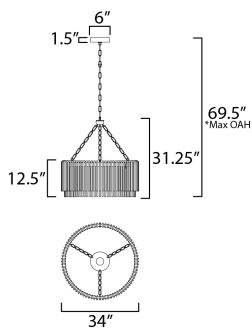

PRODUCT DESCRIPTION

Clear glass rods elegantly curve to drape over a metal frame, enclosing an integrated LED light source within. These ornamental glass rods form a luminous curtain, softly illuminated by the LEDs. The LED light source features an adjustable color temperature, allowing you to effortlessly switch between warm 2700K, neutral 3200K, and cool 4000K settings to suit any ambiance. Suspended by intricately designed chain links, the jewel-like glass skirt adds a touch of sophistication and refinement. Choose from two stunning frame finishes: Natural Aged Brass or Polished Nickel.

MEASUREMENTS

DIMENSION : 34" L x 34" W x 31.25" H
 MAX OAH : 69.5" OAH
 CANOPY : 6" W x 1.5" H x 6" L
 HANGING WEIGHT : 30.3 lb

LAMPING

INPUT VOLTAGE : 120-277V
 LUMENS : 2,680 Rated (2,400 Del.)
 BULB : 1 x 40W LED DC Integrated , 40W Total
 BULB INCLUDED : (Integrated)
 DIMMABLE : 3-in-1 Triac, ELV, or 0-10V
 CRI : 90 CRI
 COLOR_TEMP : 30-35-40K