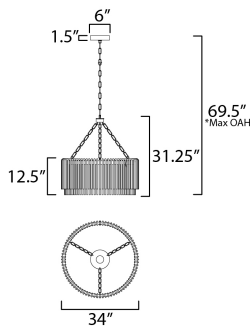

**PRODUCT DESCRIPTION**

Clear glass rods elegantly curve to drape over a metal frame, enclosing an integrated LED light source within. These ornamental glass rods form a luminous curtain, softly illuminated by the LEDs. The LED light source features an adjustable color temperature, allowing you to effortlessly switch between warm 2700K, neutral 3200K, and cool 4000K settings to suit any ambiance. Suspended by intricately designed chain links, the jewel-like glass skirt adds a touch of sophistication and refinement. Choose from two stunning frame finishes: Natural Aged Brass or Polished Nickel.

**MEASUREMENTS**

- DIMENSION : 34" L x 34" W x 31.25" H
- MAX OAH : 69.5" OAH
- CANOPY : 6" W x 1.5" H x 6" L
- HANGING WEIGHT : 30.3 lb

**LAMPING**

- INPUT VOLTAGE : 120-277V
- LUMENS : 2,680 Rated (2,400 Del.)
- BULB : 1 x 40W LED DC Integrated , 40W Total
- BULB INCLUDED : (Integrated)
- DIMMABLE : 3-in-1 Triac, ELV, or 0-10V
- CRI : 90 CRI
- COLOR\_TEMP : 30-35-40K