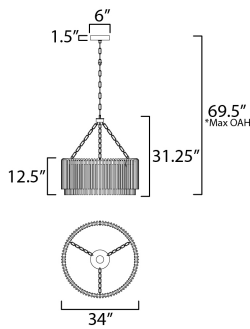

PRODUCT DESCRIPTION

Clear glass rods elegantly curve to drape over a metal frame, enclosing an integrated LED light source within. These ornamental glass rods form a luminous curtain, softly illuminated by the LEDs. The LED light source features an adjustable color temperature, allowing you to effortlessly switch between warm 2700K, neutral 3200K, and cool 4000K settings to suit any ambiance. Suspended by intricately designed chain links, the jewel-like glass skirt adds a touch of sophistication and refinement. Choose from two stunning frame finishes: Natural Aged Brass or Polished Nickel.

MEASUREMENTS

DIMENSION : 34" L x 34" W x 31.25" H
 MAX OAH : 69.5" OAH
 CANOPY : 6" W x 1.5" H x 6" L
 HANGING WEIGHT : 30.3 lb

LAMPING

INPUT VOLTAGE : 120-277V
 LUMENS : 2,680 Rated (2,400 Del.)
 BULB : 1 x 40W LED DC Integrated , 40W Total
 BULB INCLUDED : (Integrated)
 DIMMABLE : 3-in-1 Triac, ELV, or 0-10V
 CRI : 90 CRI
 COLOR_TEMP : 30-35-40K