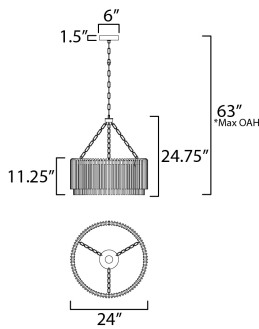

*max overall height

Always consult a qualified electrician before installing any lighting product.