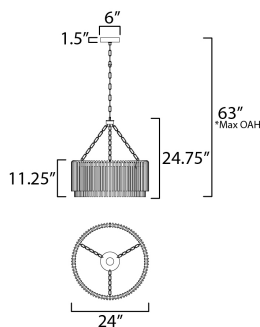

*max overall height

Always consult a qualified electrician before installing any lighting product.