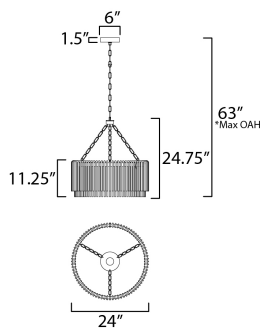

*max overall height

Always consult a qualified electrician before installing any lighting product.