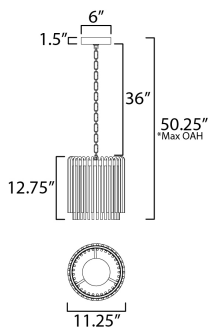

PRODUCT DESCRIPTION

Clear glass rods elegantly curve to drape over a metal frame, enclosing an integrated LED light source within. These ornamental glass rods form a luminous curtain, softly illuminated by the LEDs. The LED light source features an adjustable color temperature, allowing you to effortlessly switch between warm 2700K, neutral 3200K, and cool 4000K settings to suit any ambiance. Suspended by intricately designed chain links, the jewel-like glass skirt adds a touch of sophistication and refinement. Choose from two stunning frame finishes: Natural Aged Brass or Polished Nickel.

MEASUREMENTS

- DIMENSION : 11.25" L x 11.25" W x 12.75" H
- MAX OAH : 50.25" OAH
- CANOPY : 6" W x 1.5" H x 6" L
- HANGING WEIGHT : 10.5 lb

LAMPING

- INPUT VOLTAGE : 120-277V
- LUMENS : 870 Rated (750 Del.)
- BULB : 1 x 13W LED DC Integrated , 13W Total
- BULB INCLUDED : (Integrated)
- DIMMABLE : 3-in-1 Triac, ELV, or 0-10V
- CRI : 90 CRI
- COLOR_TEMP : 30-35-40K

*max overall height

FINISHES OPTION

-  Natural Aged Brass (NAB)
-  Polished Nickel (PN)

GLASS

Clear CL

MATERIAL

Steel, Aluminum, Glass

RATINGS