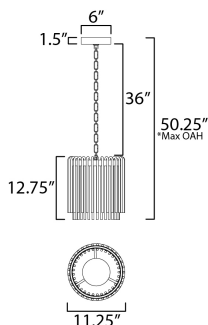

PRODUCT DESCRIPTION

Clear glass rods elegantly curve to drape over a metal frame, encasing an integrated LED light source within. These ornamental glass rods form a luminous curtain, softly illuminated by the LEDs. The LED light source features an adjustable color temperature, allowing you to effortlessly switch between warm 2700K, neutral 3200K, and cool 4000K settings to suit any ambiance. Suspended by intricately designed chain links, the jewel-like glass skirt adds a touch of sophistication and refinement. Choose from two stunning frame finishes: Natural Aged Brass or Polished Nickel.

MEASUREMENTS

- DIMENSION : 11.25" L x 11.25" W x 12.75" H
- MAX OAH : 50.25" OAH
- CANOPY : 6" W x 1.5" H x 6" L
- HANGING WEIGHT : 10.5 lb

LAMPING

- INPUT VOLTAGE : 120-277V
- LUMENS : 870 Rated (750 Del.)
- BULB : 1 x 13W LED DC Integrated , 13W Total
- BULB INCLUDED : (Integrated)
- DIMMABLE : 3-in-1 Triac, ELV, or 0-10V
- CRI : 90 CRI
- COLOR_TEMP : 30-35-40K

*max overall height

FINISHES OPTION

- Natural Aged Brass (NAB)
- Polished Nickel (PN)

GLASS

Clear CL

MATERIAL

Steel, Aluminum, Glass

RATINGS