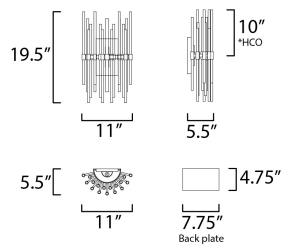

PRODUCT DESCRIPTION

The composition of Clear glass rods are elegantly supported by thin radial arms of staggered lengths to create an iridescent motif that is truly Divine. Finished in Polished Nickel or Heritage Brass, the simplicity of this design delivers a crisp lighting fixture that works in a multitude of interior aesthetics from contemporary to traditional. Available in pendant, chandelier, and wall sconce configurations.