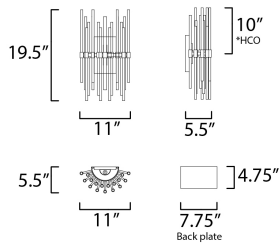

MEASUREMENTS

DIMENSION : 11" W x 19.5" H x 5.5" Ext
 MAX OAH : 4.75" W x 7.75" H
 HANGING WEIGHT : 5.94 lb

LAMPING

INPUT VOLTAGE : 120V
 BULB : 2 x 60W Incandescent E12 Candelabra , 120W Total
 BULB INCLUDED : (Not Included)
 DIMMABLE : Y