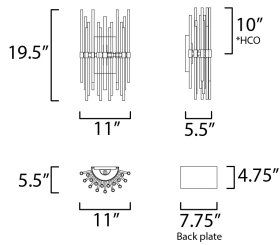

PRODUCT DESCRIPTION

The composition of Clear glass rods are elegantly supported by thin radial arms of staggered lengths to create an iridescent motif that is truly Divine. Finished in Polished Nickel or Heritage Brass, the simplicity of this design delivers a crisp lighting fixture that works in a multitude of interior aesthetics from contemporary to traditional. Available in pendant, chandelier, and wall sconce configurations.

MEASUREMENTS

DIMENSION : 11" W x 19.5" H x 5.5" Ext
MAX OAH : 4.75" W x 7.75" H
HANGING WEIGHT : 5.94 lb

LAMPING

INPUT VOLTAGE : 120V
BULB : 2 x 60W Incandescent E12 Candelabra , 120W Total
BULB INCLUDED : (Not Included)
DIMMABLE : Y

FINISHES OPTION

- Heritage (HR)
- Polished Nickel (PN)

GLASS

Clear CL

MATERIAL

Steel, Glass

RATINGS

cETLus
Damp Location

ADDITIONAL

INSTALL UP/DOWN: Up
OPERATING TEMPERATURE:
-20°C (-4°F), 40°C (104°F)

Always consult a qualified electrician before installing any lighting product.