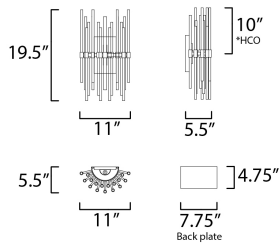

**MEASUREMENTS**

DIMENSION : 11" W x 19.5" H x 5.5" Ext  
 MAX OAH : 4.75" W x 7.75" H  
 HANGING WEIGHT : 5.94 lb

**LAMPING**

INPUT VOLTAGE : 120V  
 BULB : 2 x 60W Incandescent E12 Candelabra , 120W Total  
 BULB INCLUDED : (Not Included)  
 DIMMABLE : Y

\*height from center of outlet to the top of the fixture

**FINISHES OPTION**

-  Heritage (HR)
-  Polished Nickel (PN)

**GLASS**

Clear CL

**MATERIAL**

Steel, Glass

**RATINGS**