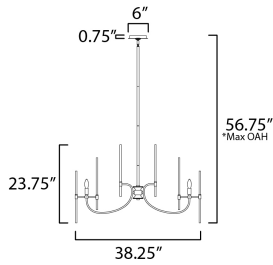

PRODUCT DESCRIPTION

The composition of Clear glass rods are elegantly supported by thin radial arms of staggered lengths to create an iridescent motif that is truly Divine. Finished in Polished Nickel or Heritage Brass, the simplicity of this design delivers a crisp lighting fixture that works in a multitude of interior aesthetics from contemporary to traditional. Available in pendant, chandelier, and wall sconce configurations.

MEASUREMENTS

DIMENSION : 38.25" L x 38.25" W x 23.75" H
 MAX OAH : 56.75" OAH
 CANOPY : 6" W x 0.75" H x 6" L
 HANGING WEIGHT : 14 lb

LAMPING

INPUT VOLTAGE : 120V
 BULB : 8 x 60W Incandescent E12 Candelabra , 480W Total
 BULB INCLUDED : (Not Included)
 DIMMABLE : Y

*max overall height

FINISHES OPTION

-  Heritage (HR)
-  Polished Nickel (PN)

GLASS

Clear CL

MATERIAL

Steel, Glass

RATINGS