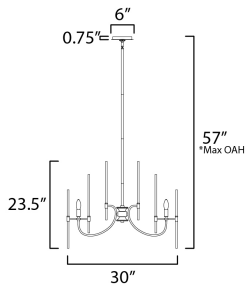

ADDITIONAL

OPERATING TEMPERATURE:
-20°C (-4°F), 40°C (104°F)

MEASUREMENTS

- DIMENSION : 30" L x 30" W x 23.5" H
- MAX OAH : 57" OAH
- CANOPY : 6" W x 0.75" H x 6" L
- HANGING WEIGHT : 8.8 lb

LAMPING

- INPUT VOLTAGE : 120V
- BULB : 6 x 60W Incandescent E12 Candelabra , 360W Total
- BULB INCLUDED : (Not Included)
- DIMMABLE : Y