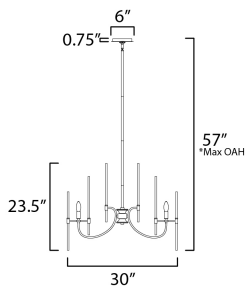

**ADDITIONAL**

OPERATING TEMPERATURE:  
-20°C (-4°F), 40°C (104°F)

**MEASUREMENTS**

- DIMENSION : 30" L x 30" W x 23.5" H
- MAX OAH : 57" OAH
- CANOPY : 6" W x 0.75" H x 6" L
- HANGING WEIGHT : 8.8 lb

**LAMPING**

- INPUT VOLTAGE : 120V
- BULB : 6 x 60W Incandescent E12 Candelabra , 360W Total
- BULB INCLUDED : (Not Included)
- DIMMABLE : Y

\*max overall height

Always consult a qualified electrician before installing any lighting product.