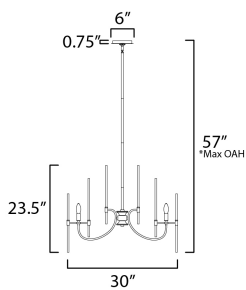

**ADDITIONAL**

OPERATING TEMPERATURE:  
-20°C (-4°F), 40°C (104°F)

**MEASUREMENTS**

- DIMENSION : 30" L x 30" W x 23.5" H
- MAX OAH : 57" OAH
- CANOPY : 6" W x 0.75" H x 6" L
- HANGING WEIGHT : 8.8 lb

**LAMPING**

- INPUT VOLTAGE : 120V
- BULB : 6 x 60W Incandescent E12 Candelabra , 360W Total
- BULB INCLUDED : (Not Included)
- DIMMABLE : Y

\*max overall height

Always consult a qualified electrician before installing any lighting product.