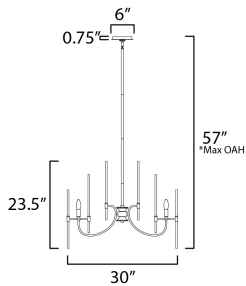

**ADDITIONAL**

OPERATING TEMPERATURE:  
-20°C (-4°F), 40°C (104°F)

**MEASUREMENTS**

DIMENSION : 30" L x 30" W x 23.5" H  
 MAX OAH : 57" OAH  
 CANOPY : 6" W x 0.75" H x 6" L  
 HANGING WEIGHT : 8.8 lb

**LAMPING**

INPUT VOLTAGE : 120V  
 BULB : 6 x 60W Incandescent E12 Candelabra , 360W Total  
 BULB INCLUDED : (Not Included)  
 DIMMABLE : Y

\*max overall height

Always consult a qualified electrician before installing any lighting product.