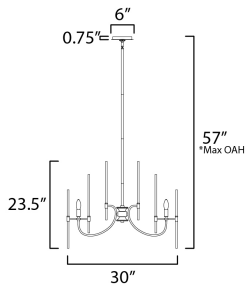

**ADDITIONAL**

OPERATING TEMPERATURE:  
-20°C (-4°F), 40°C (104°F)

**MEASUREMENTS**

- DIMENSION : 30" L x 30" W x 23.5" H
- MAX OAH : 57" OAH
- CANOPY : 6" W x 0.75" H x 6" L
- HANGING WEIGHT : 8.8 lb

**LAMPING**

- INPUT VOLTAGE : 120V
- BULB : 6 x 60W Incandescent E12 Candelabra , 360W Total
- BULB INCLUDED : (Not Included)
- DIMMABLE : Y

\*max overall height

Always consult a qualified electrician before installing any lighting product.