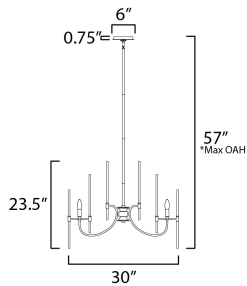

ADDITIONAL

OPERATING TEMPERATURE:
-20°C (-4°F), 40°C (104°F)

MEASUREMENTS

- DIMENSION : 30" L x 30" W x 23.5" H
- MAX OAH : 57" OAH
- CANOPY : 6" W x 0.75" H x 6" L
- HANGING WEIGHT : 8.8 lb

LAMPING

- INPUT VOLTAGE : 120V
- BULB : 6 x 60W Incandescent E12 Candelabra , 360W Total
- BULB INCLUDED : (Not Included)
- DIMMABLE : Y