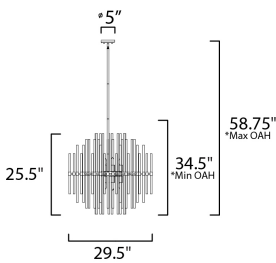

FINISHES OPTION

-  Heritage (HR)
-  Polished Nickel (PN)

GLASS

Clear CL

MATERIAL

Steel, Glass

RATINGS

cETLus
Dry Location

ADDITIONAL

SLOPE: 90
OPERATING TEMPERATURE:
-20°C (-4°F), 40°C (104°F)

MEASUREMENTS

- DIMENSION : 28.5" L x 28.5" W x 25.5" H
- MAX OAH : 59" OAH
- CANOPY : 5" W x 0.75" H x 5" L
- HANGING WEIGHT : 26.4 lb