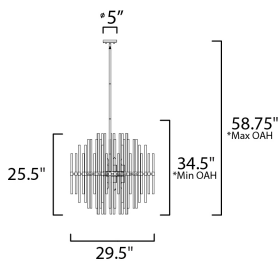

LAMPING

- INPUT VOLTAGE : 120V
- BULB : 8 x 60W Incandescent E12 Candelabra , 480W Total
- BULB INCLUDED : (Not Included)
- DIMMABLE : Y

*max overall height

Always consult a qualified electrician before installing any lighting product.