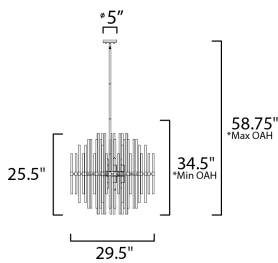

**ADDITIONAL**

SLOPE: 90  
OPERATING TEMPERATURE:  
-20°C (-4°F), 40°C (104°F)

**MEASUREMENTS**

- DIMENSION : 28.5" L x 28.5" W x 25.5" H
- MAX OAH : 59" OAH
- CANOPY : 5" W x 0.75" H x 5" L
- HANGING WEIGHT : 26.4 lb