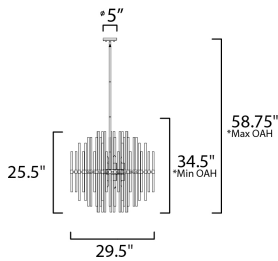

LAMPING

- INPUT VOLTAGE : 120V
- BULB : 8 x 60W Incandescent E12 Candelabra , 480W Total
- BULB INCLUDED : (Not Included)
- DIMMABLE : Y

*max overall height

Always consult a qualified electrician before installing any lighting product.