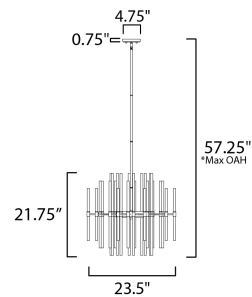

PRODUCT DESCRIPTION

The composition of Clear glass rods are elegantly supported by thin radial arms of staggered lengths to create an iridescent motif that is truly Divine. Finished in Polished Nickel or Heritage Brass, the simplicity of this design delivers a crisp lighting fixture that works in a multitude of interior aesthetics from contemporary to traditional. Available in pendant, chandelier, and wall sconce configurations.

*max overall height

MEASUREMENTS

- DIMENSION : 23.5" L x 23.5" W x 21.75" H
- MAX OAH : 57.25" OAH
- CANOPY : 5" W x 0.75" H x 5" L
- HANGING WEIGHT : 19.14 lb

LAMPING

- INPUT VOLTAGE : 120V
- BULB : 8 x 60W Incandescent E12 Candelabra , 480W Total
- BULB INCLUDED : (Not Included)