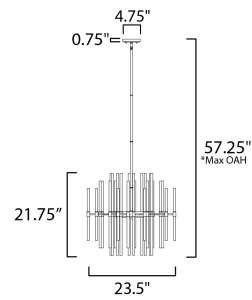

**PRODUCT DESCRIPTION**

The composition of Clear glass rods are elegantly supported by thin radial arms of staggered lengths to create an iridescent motif that is truly Divine. Finished in Polished Nickel or Heritage Brass, the simplicity of this design delivers a crisp lighting fixture that works in a multitude of interior aesthetics from contemporary to traditional. Available in pendant, chandelier, and wall sconce configurations.

\*max overall height

**MEASUREMENTS**

- DIMENSION : 23.5" L x 23.5" W x 21.75" H
- MAX OAH : 57.25" OAH
- CANOPY : 5" W x 0.75" H x 5" L
- HANGING WEIGHT : 19.14 lb

**LAMPING**

- INPUT VOLTAGE : 120V
- BULB : 8 x 60W Incandescent E12 Candelabra , 480W Total
- BULB INCLUDED : (Not Included)