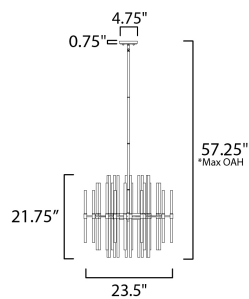

**ADDITIONAL**

ADJUSTABLE  
SLOPE: 90  
OPERATING TEMPERATURE:  
-20°C (-4°F), 40°C (104°F)

**MEASUREMENTS**

- DIMENSION : 23.5" L x 23.5" W x 21.75" H
- MAX OAH : 57.25" OAH
- CANOPY : 5" W x 0.75" H x 5" L
- HANGING WEIGHT : 19.14 lb