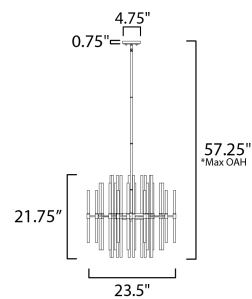

PRODUCT DESCRIPTION

The composition of Clear glass rods are elegantly supported by thin radial arms of staggered lengths to create an iridescent motif that is truly Divine. Finished in Polished Nickel or Heritage Brass, the simplicity of this design delivers a crisp lighting fixture that works in a multitude of interior aesthetics from contemporary to traditional. Available in pendant, chandelier, and wall sconce configurations.

*max overall height

MEASUREMENTS

- DIMENSION : 23.5" L x 23.5" W x 21.75" H
- MAX OAH : 57.25" OAH
- CANOPY : 5" W x 0.75" H x 5" L
- HANGING WEIGHT : 19.14 lb

LAMPING

- INPUT VOLTAGE : 120V
- BULB : 8 x 60W Incandescent E12 Candelabra , 480W Total
- BULB INCLUDED : (Not Included)