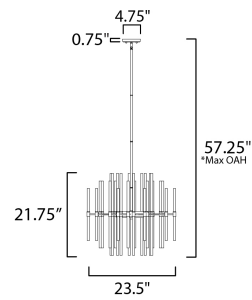

PRODUCT DESCRIPTION

The composition of Clear glass rods are elegantly supported by thin radial arms of staggered lengths to create an iridescent motif that is truly Divine. Finished in Polished Nickel or Heritage Brass, the simplicity of this design delivers a crisp lighting fixture that works in a multitude of interior aesthetics from contemporary to traditional. Available in pendant, chandelier, and wall sconce configurations.

*max overall height

MEASUREMENTS

- DIMENSION : 23.5" L x 23.5" W x 21.75" H
- MAX OAH : 57.25" OAH
- CANOPY : 5" W x 0.75" H x 5" L
- HANGING WEIGHT : 19.14 lb

LAMPING

- INPUT VOLTAGE : 120V
- BULB : 8 x 60W Incandescent E12 Candelabra , 480W Total
- BULB INCLUDED : (Not Included)