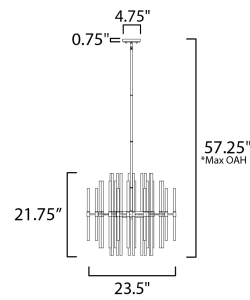

**PRODUCT DESCRIPTION**

The composition of Clear glass rods are elegantly supported by thin radial arms of staggered lengths to create an iridescent motif that is truly Divine. Finished in Polished Nickel or Heritage Brass, the simplicity of this design delivers a crisp lighting fixture that works in a multitude of interior aesthetics from contemporary to traditional. Available in pendant, chandelier, and wall sconce configurations.

\*max overall height

**MEASUREMENTS**

- DIMENSION : 23.5" L x 23.5" W x 21.75" H
- MAX OAH : 57.25" OAH
- CANOPY : 5" W x 0.75" H x 5" L
- HANGING WEIGHT : 19.14 lb

**LAMPING**

- INPUT VOLTAGE : 120V
- BULB : 8 x 60W Incandescent E12 Candelabra , 480W Total
- BULB INCLUDED : (Not Included)
- DIMMABLE : Y