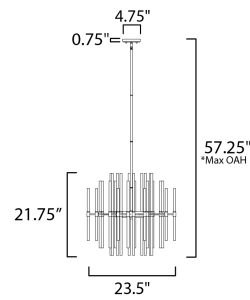

PRODUCT DESCRIPTION

The composition of Clear glass rods are elegantly supported by thin radial arms of staggered lengths to create an iridescent motif that is truly Divine. Finished in Polished Nickel or Heritage Brass, the simplicity of this design delivers a crisp lighting fixture that works in a multitude of interior aesthetics from contemporary to traditional. Available in pendant, chandelier, and wall sconce configurations.

*max overall height

MEASUREMENTS

- DIMENSION : 23.5" L x 23.5" W x 21.75" H
- MAX OAH : 57.25" OAH
- CANOPY : 5" W x 0.75" H x 5" L
- HANGING WEIGHT : 19.14 lb

LAMPING

- INPUT VOLTAGE : 120V
- BULB : 8 x 60W Incandescent E12 Candelabra , 480W Total
- BULB INCLUDED : (Not Included)
- DIMMABLE : Y