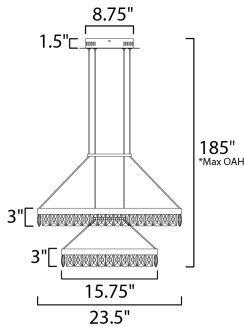

MEASUREMENTS

DIMENSION : 23.5" W x 3" H
 MAX OAH : 185" OAH
 CANOPY : 8.75" W x 1.5" H x 8.75" L
 HANGING WEIGHT : 13.2 lb

LAMPING

INPUT VOLTAGE : 120V
 LUMENS : 3,000 Rated (2,555 Del.)
 BULB : 1 x 44W LED PCB Integrated , 44W Total
 BULB INCLUDED : (Integrated)
 DIMMABLE : Triac CL
 CRI : 90+ CRI
 COLOR_TEMP : 3000K