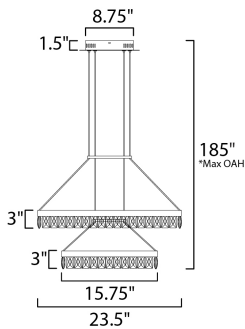

MEASUREMENTS

DIMENSION : 23.5" W x 3" H
 MAX OAH : 185" OAH
 CANOPY : 8.75" W x 1.5" H x 8.75" L
 HANGING WEIGHT : 13.2 lb

LAMPING

INPUT VOLTAGE : 120V
 LUMENS : 3,000 Rated (2,555 Del.)
 BULB : 1 x 44W LED PCB Integrated , 44W Total
 BULB INCLUDED : (Integrated)
 DIMMABLE : Triac CL
 CRI : 90+ CRI
 COLOR_TEMP : 3000K

*max overall height

FINISHES OPTION

 Polished Chrome (PC)

GLASS

Beveled Crystal BC

MATERIAL

Stainless Steel, Steel, Glass

RATINGS