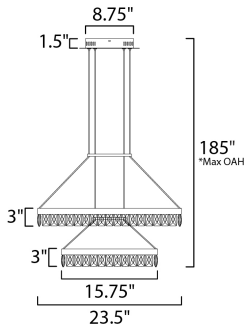

*max overall height

MEASUREMENTS

DIMENSION : 23.5" W x 3" H
 MAX OAH : 185" OAH
 CANOPY : 8.75" W x 1.5" H x 8.75" L
 HANGING WEIGHT : 13.2 lb

LAMPING

INPUT VOLTAGE : 120V
 LUMENS : 3,000 Rated (2,555 Del.)
 BULB : 1 x 44W LED PCB Integrated , 44W Total
 BULB INCLUDED : (Integrated)
 DIMMABLE : Triac CL
 CRI : 90+ CRI
 COLOR_TEMP : 3000K