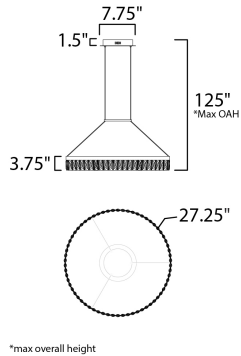

MEASUREMENTS

- DIMENSION : 27.25" W x 14.5" H
- MAX OAH : 185" OAH
- CANOPY : 7.75" W x 1.5" H x 7.75" L
- HANGING WEIGHT : 11.18 lb

LAMPING

- INPUT VOLTAGE : 120V
- LUMENS : 2,900 Rated (2,320 Del.)
- BULB : 1 x 42W LED PCB Integrated , 42W Total
- BULB INCLUDED : (Integrated)
- DIMMABLE : Triac CL
- CRI : 90+ CRI
- COLOR_TEMP : 3000K