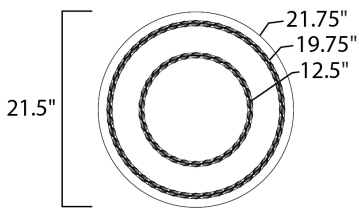

LAMPING

INPUT VOLTAGE : 120V
LUMENS : 2,900 Rated (2,050 Del.)
BULB : 1 x 42W LED PCB Integrated , 42W Total
BULB INCLUDED : (Integrated)
DIMMABLE : Triac CL
CRI : 90+ CRI
COLOR_TEMP : 3000K