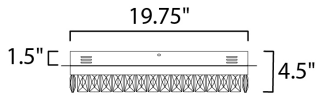

ADDITIONAL

INSTALL UP/DOWN: Down
RATED LIFE 25000 Hours
OPERATING TEMPERATURE:
-20°C (-4°F), 40°C (104°F)

MEASUREMENTS

DIMENSION : 21.5" L x 21.5" W x 4.5" H
MAX OAH :
CANOPY : 19.75" W x 1.5" H x 19.75" L
HANGING WEIGHT : 18.7 lb