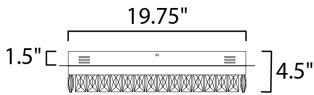

ADDITIONAL

INSTALL UP/DOWN: Down
RATED LIFE 25000 Hours
OPERATING TEMPERATURE:
-20°C (-4°F), 40°C (104°F)

MEASUREMENTS

DIMENSION : 21.5" L x 21.5" W x 4.5" H
MAX OAH :
CANOPY : 19.75" W x 1.5" H x 19.75" L
HANGING WEIGHT : 18.7 lb