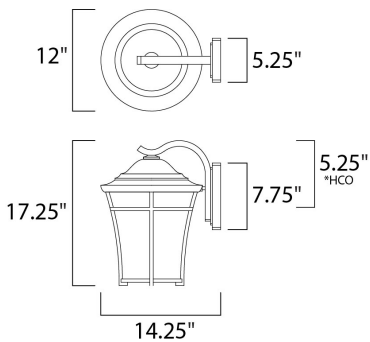

*height from center of outlet to the top of the fixture

MEASUREMENTS

DIMENSION : 12" W x 17.25" H x 14.25" Ext
 BACK PLATE : 5.25" W x 7.75" H x 5.25" HCO
 HANGING WEIGHT : 9.7 lb

LAMPING

INPUT VOLTAGE : 120V
 BULB : 1 x 60W Incandescent E26 Medium , 60W Total
 BULB INCLUDED : (Not Included)
 DIMMABLE : Yes