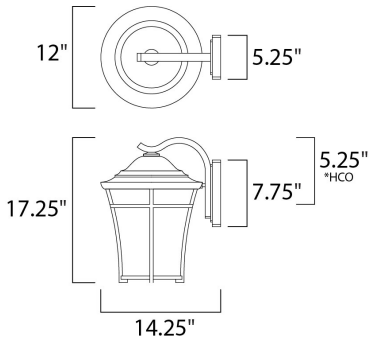

PRODUCT DESCRIPTION

This transitional design in Die Cast aluminum has a remarkable price point. Finished in Copper Oxide with a hand painted Lace glass and two lamping options of both fluorescent and incandescent versions available. Adds additional energy savings and long life.

MEASUREMENTS

- DIMENSION : 12" W x 17.25" H x 14.25" Ext
- BACK PLATE : 5.25" W x 7.75" H x 5.25" HCO
- HANGING WEIGHT : 9.7 lb

LAMPING

- INPUT VOLTAGE : 120V
- BULB : 1 x 60W Incandescent E26 Medium , 60W Total
- BULB INCLUDED : (Not Included)
- DIMMABLE : Yes

FINISHES OPTION

- Copper Oxide (CO)

GLASS

Lace LA

MATERIAL

Aluminum, Glass

RATINGS

cETLus
Wet Location

ADDITIONAL

OPERATING TEMPERATURE:
-20°C (-4°F), 40°C (104°F)

Always consult a qualified electrician before installing any lighting product.