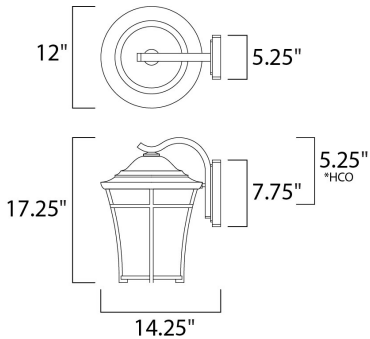

PRODUCT DESCRIPTION

This transitional design in Die Cast aluminum has a remarkable price point. Finished in Copper Oxide with a hand painted Lace glass and two lamping options of both fluorescent and incandescent versions available. Adds additional energy savings and long life.

MEASUREMENTS

DIMENSION : 12" W x 17.25" H x 14.25" Ext
BACK PLATE : 5.25" W x 7.75" H x 5.25" HCO
HANGING WEIGHT : 9.7 lb

LAMPING

INPUT VOLTAGE : 120V
BULB : 1 x 60W Incandescent E26 Medium , 60W Total
BULB INCLUDED : (Not Included)
DIMMABLE : Yes

FINISHES OPTION

Copper Oxide (CO)

GLASS

Lace LA

MATERIAL

Aluminum, Glass

RATINGS

cETLus
Wet Location

ADDITIONAL

OPERATING TEMPERATURE:
-20°C (-4°F), 40°C (104°F)

Always consult a qualified electrician before installing any lighting product.