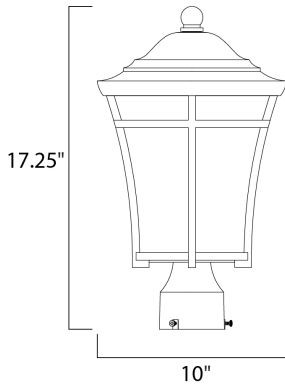

MEASUREMENTS

DIMENSION : 10" L x 10" W x 17.25" H
 HANGING WEIGHT : 6.6 lb

LAMPING

INPUT VOLTAGE : 120V
 BULB : 1 x 60W Incandescent E26 Medium , 60W Total
 BULB INCLUDED : (Not Included)
 DIMMABLE : Yes