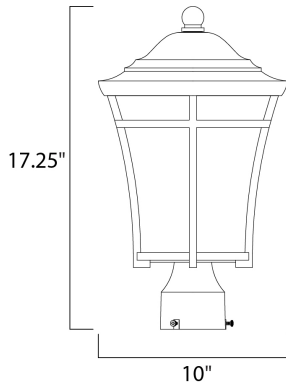

MEASUREMENTS

DIMENSION : 10" L x 10" W x 17.25" H
 HANGING WEIGHT : 6.6 lb

LAMPING

INPUT VOLTAGE : 120V
 BULB : 1 x 60W Incandescent E26 Medium , 60W Total
 BULB INCLUDED : (Not Included)
 DIMMABLE : Yes