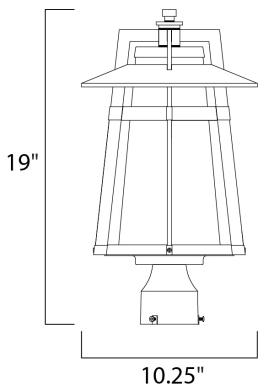

PRODUCT DESCRIPTION

Classic, contemporary style of Die Cast aluminum finished in Adobe features an integral hood and Satin White conical shade, which help cast light in a downward direction.