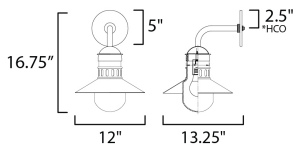

LAMPING

INPUT VOLTAGE : 120V
BULB : 1 x 60W Incandescent E26 Medium , 60W Total
BULB INCLUDED : (Not Included)
DIMMABLE : Y
LIGHTING_DIRECTION : Down