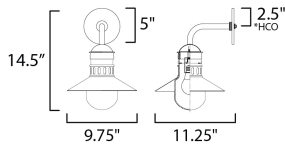

LAMPING

INPUT VOLTAGE : 120V
BULB : 1 x 60W Incandescent E26 Medium , 60W Total
BULB INCLUDED : (Not Included)
DIMMABLE : Y
LIGHTING_DIRECTION : Down