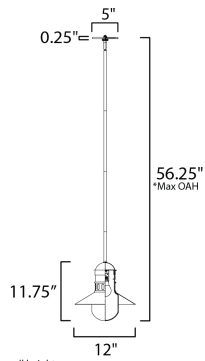

**MEASUREMENTS**

- DIMENSION : 12" L x 12" W x 11.75" H
- MAX OAH : 56.25" OAH
- CANOPY : 5" W x 0.25" H x 5" L
- HANGING WEIGHT : 4.34 lb

**LAMPING**

- INPUT VOLTAGE : 120V
- BULB : 1 x 60W Incandescent E26 Medium , 60W Total
- BULB INCLUDED : (Not Included)
- DIMMABLE : Y