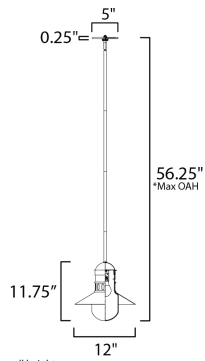

**MEASUREMENTS**

- DIMENSION : 12" L x 12" W x 11.75" H
- MAX OAH : 56.25" OAH
- CANOPY : 5" W x 0.25" H x 5" L
- HANGING WEIGHT : 4.34 lb

**LAMPING**

- INPUT VOLTAGE : 120V
- BULB : 1 x 60W LED E26 Medium , 60W Total
- BULB INCLUDED : (Not Included)
- DIMMABLE : Y