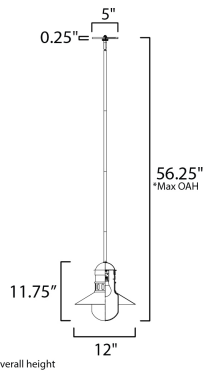

MEASUREMENTS

- DIMENSION : 12" L x 12" W x 11.75" H
- MAX OAH : 56.25" OAH
- CANOPY : 5" W x 0.25" H x 5" L
- HANGING WEIGHT : 4.34 lb

LAMPING

- INPUT VOLTAGE : 120V
- BULB : 1 x 60W LED E26 Medium , 60W Total
- BULB INCLUDED : (Not Included)
- DIMMABLE : Y