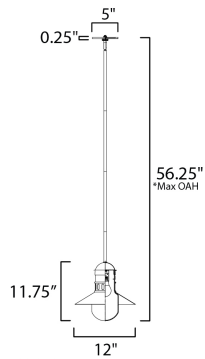

PRODUCT DESCRIPTION

Coastally inspired, the wide brimmed aluminum spun shade on this series of outdoor rated sconces, pendants, and flush mounts features a tiered shade design. The ringed separation features a filigree of oval cut outs, whereby a single lamp illuminates the Satin White glass supporting it. The resulting light is dispersed both above and below the spun shade as well as through the patterned filigree. Both modern and classic homes can appreciate this classic design reimaged. The series is available either in Matte Black or a striking Two-Tone Black with Antique Brass.

MEASUREMENTS

- DIMENSION : 12" L x 12" W x 11.75" H
- MAX OAH : 56.25" OAH
- CANOPY : 5" W x 0.25" H x 5" L
- HANGING WEIGHT : 4.34 lb

LAMPING

- INPUT VOLTAGE : 120V
- BULB : 1 x 60W LED E26 Medium , 60W Total
- BULB INCLUDED : (Not Included)
- DIMMABLE : Y