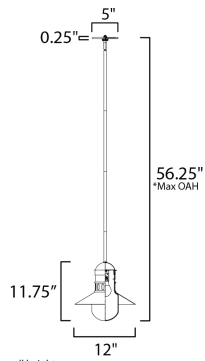

MEASUREMENTS

- DIMENSION : 12" L x 12" W x 11.75" H
- MAX OAH : 56.25" OAH
- CANOPY : 5" W x 0.25" H x 5" L
- HANGING WEIGHT : 4.34 lb

LAMPING

- INPUT VOLTAGE : 120V
- BULB : 1 x 60W LED E26 Medium , 60W Total
- BULB INCLUDED : (Not Included)
- DIMMABLE : Y