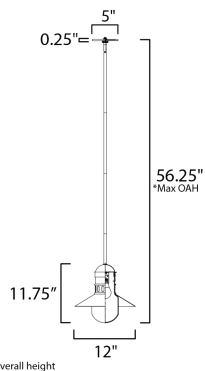

MEASUREMENTS

- DIMENSION : 12" L x 12" W x 11.75" H
- MAX OAH : 56.25" OAH
- CANOPY : 5" W x 0.25" H x 5" L
- HANGING WEIGHT : 4.34 lb

LAMPING

- INPUT VOLTAGE : 120V
- BULB : 1 x 60W Incandescent E26 Medium , 60W Total
- BULB INCLUDED : (Not Included)
- DIMMABLE : Y