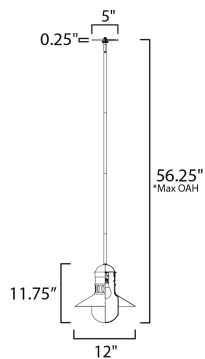

**MEASUREMENTS**

- DIMENSION : 12" L x 12" W x 11.75" H
- MAX OAH : 56.25" OAH
- CANOPY : 5" W x 0.25" H x 5" L
- HANGING WEIGHT : 4.34 lb

**LAMPING**

- INPUT VOLTAGE : 120V
- BULB : 1 x 60W Incandescent E26 Medium , 60W Total
- BULB INCLUDED : (Not Included)
- DIMMABLE : Y