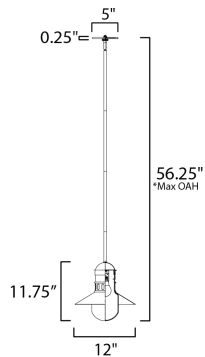

**MEASUREMENTS**

- DIMENSION : 12" L x 12" W x 11.75" H
- MAX OAH : 56.25" OAH
- CANOPY : 5" W x 0.25" H x 5" L
- HANGING WEIGHT : 4.34 lb

**LAMPING**

- INPUT VOLTAGE : 120V
- BULB : 1 x 60W LED E26 Medium , 60W Total
- BULB INCLUDED : (Not Included)
- DIMMABLE : Y