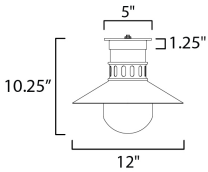

**PRODUCT DESCRIPTION**

Coastally inspired, the wide brimmed aluminum spun shade on this series of outdoor rated sconces, pendants, and flush mounts features a tiered shade design. The ringed separation features a filigree of oval cut outs, whereby a single lamp illuminates the Satin White glass supporting it. The resulting light is dispersed both above and below the spun shade as well as through the patterned filigree. Both modern and classic homes can appreciate this classic design reimaged. The series is available either in Matte Black or a striking Two-Tone Black with Antique Brass.

**MEASUREMENTS**

DIMENSION : 12" L x 12" W x 10.25" H  
 CANOPY : 5" W x 1.25" H x 5" L  
 HANGING WEIGHT : 2.89 lb

**LAMPING**

INPUT VOLTAGE : 120V  
 BULB : 1 x 60W Incandescent E26 Medium , 60W Total  
 BULB INCLUDED : (Not Included)  
 DIMMABLE : Y