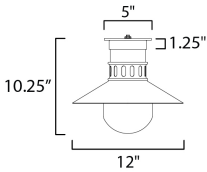

PRODUCT DESCRIPTION

Coastally inspired, the wide brimmed aluminum spun shade on this series of outdoor rated sconces, pendants, and flush mounts features a tiered shade design. The ringed separation features a filigree of oval cut outs, whereby a single lamp illuminates the Satin White glass supporting it. The resulting light is dispersed both above and below the spun shade as well as through the patterned filigree. Both modern and classic homes can appreciate this classic design reimaged. The series is available either in Matte Black or a striking Two-Tone Black with Antique Brass.

MEASUREMENTS

DIMENSION : 12" L x 12" W x 10.25" H
 CANOPY : 5" W x 1.25" H x 5" L
 HANGING WEIGHT : 2.89 lb

LAMPING

INPUT VOLTAGE : 120V
 BULB : 1 x 60W Incandescent E26 Medium , 60W Total
 BULB INCLUDED : (Not Included)
 DIMMABLE : Y