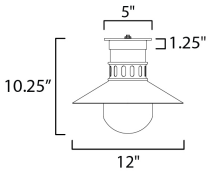

PRODUCT DESCRIPTION

Coastally inspired, the wide brimmed aluminum spun shade on this series of outdoor rated sconces, pendants, and flush mounts features a tiered shade design. The ringed separation features a filigree of oval cut outs, whereby a single lamp illuminates the Satin White glass supporting it. The resulting light is dispersed both above and below the spun shade as well as through the patterned filigree. Both modern and classic homes can appreciate this classic design reimagined. The series is available either in Matte Black or a striking Two-Tone Black with Antique Brass.

MEASUREMENTS

DIMENSION : 12" L x 12" W x 10.25" H
 CANOPY : 5" W x 1.25" H x 5" L
 HANGING WEIGHT : 2.89 lb

LAMPING

INPUT VOLTAGE : 120V
 BULB : 1 x 60W Incandescent E26 Medium , 60W Total
 BULB INCLUDED : (Not Included)
 DIMMABLE : Y