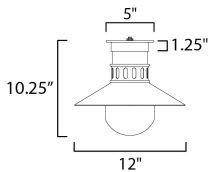

PRODUCT DESCRIPTION

Coastally inspired, the wide brimmed aluminum spun shade on this series of outdoor rated sconces, pendants, and flush mounts features a tiered shade design. The ringed separation features a filigree of oval cut outs, whereby a single lamp illuminates the Satin White glass supporting it. The resulting light is dispersed both above and below the spun shade as well as through the patterned filigree. Both modern and classic homes can appreciate this classic design reimaged. The series is available either in Matte Black or a striking Two-Tone Black with Antique Brass.

MEASUREMENTS

DIMENSION : 12" L x 12" W x 10.25" H
 CANOPY : 5" W x 1.25" H x 5" L
 HANGING WEIGHT : 2.89 lb

LAMPING

INPUT VOLTAGE : 120V
 BULB : 1 x 60W Incandescent E26 Medium , 60W Total
 BULB INCLUDED : (Not Included)
 DIMMABLE : Y