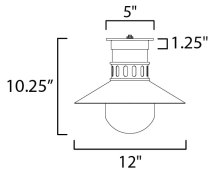

**PRODUCT DESCRIPTION**

Coastally inspired, the wide brimmed aluminum spun shade on this series of outdoor rated sconces, pendants, and flush mounts features a tiered shade design. The ringed separation features a filigree of oval cut outs, whereby a single lamp illuminates the Satin White glass supporting it. The resulting light is dispersed both above and below the spun shade as well as through the patterned filigree. Both modern and classic homes can appreciate this classic design reimaged. The series is available either in Matte Black or a striking Two-Tone Black with Antique Brass.

**MEASUREMENTS**

DIMENSION : 12" L x 12" W x 10.25" H  
 CANOPY : 5" W x 1.25" H x 5" L  
 HANGING WEIGHT : 2.89 lb

**LAMPING**

INPUT VOLTAGE : 120V  
 BULB : 1 x 60W Incandescent E26 Medium , 60W Total  
 BULB INCLUDED : (Not Included)  
 DIMMABLE : Y