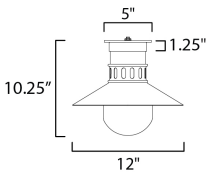

**PRODUCT DESCRIPTION**

Coastally inspired, the wide brimmed aluminum spun shade on this series of outdoor rated sconces, pendants, and flush mounts features a tiered shade design. The ringed separation features a filigree of oval cut outs, whereby a single lamp illuminates the Satin White glass supporting it. The resulting light is dispersed both above and below the spun shade as well as through the patterned filigree. Both modern and classic homes can appreciate this classic design reimagined. The series is available either in Matte Black or a striking Two-Tone Black with Antique Brass.

**MEASUREMENTS**

DIMENSION : 12" L x 12" W x 10.25" H  
 CANOPY : 5" W x 1.25" H x 5" L  
 HANGING WEIGHT : 2.89 lb

**LAMPING**

INPUT VOLTAGE : 120V  
 BULB : 1 x 60W Incandescent E26 Medium , 60W Total  
 BULB INCLUDED : (Not Included)  
 DIMMABLE : Y