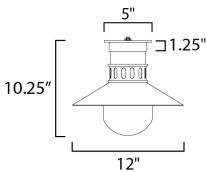

PRODUCT DESCRIPTION

Coastally inspired, the wide brimmed aluminum spun shade on this series of outdoor rated sconces, pendants, and flush mounts features a tiered shade design. The ringed separation features a filigree of oval cut outs, whereby a single lamp illuminates the Satin White glass supporting it. The resulting light is dispersed both above and below the spun shade as well as through the patterned filigree. Both modern and classic homes can appreciate this classic design reimaged. The series is available either in Matte Black or a striking Two-Tone Black with Antique Brass.

MEASUREMENTS

DIMENSION : 12" L x 12" W x 10.25" H
 CANOPY : 5" W x 1.25" H x 5" L
 HANGING WEIGHT : 2.89 lb

LAMPING

INPUT VOLTAGE : 120V
 BULB : 1 x 60W Incandescent E26 Medium , 60W Total
 BULB INCLUDED : (Not Included)
 DIMMABLE : Y