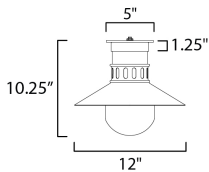

**PRODUCT DESCRIPTION**

Coastally inspired, the wide brimmed aluminum spun shade on this series of outdoor rated sconces, pendants, and flush mounts features a tiered shade design. The ringed separation features a filigree of oval cut outs, whereby a single lamp illuminates the Satin White glass supporting it. The resulting light is dispersed both above and below the spun shade as well as through the patterned filigree. Both modern and classic homes can appreciate this classic design reimaged. The series is available either in Matte Black or a striking Two-Tone Black with Antique Brass.

**MEASUREMENTS**

DIMENSION : 12" L x 12" W x 10.25" H  
 CANOPY : 5" W x 1.25" H x 5" L  
 HANGING WEIGHT : 2.89 lb

**LAMPING**

INPUT VOLTAGE : 120V  
 BULB : 1 x 60W Incandescent E26 Medium , 60W Total  
 BULB INCLUDED : (Not Included)  
 DIMMABLE : Y