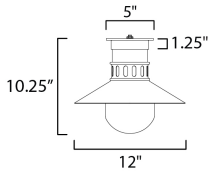

PRODUCT DESCRIPTION

Coastally inspired, the wide brimmed aluminum spun shade on this series of outdoor rated sconces, pendants, and flush mounts features a tiered shade design. The ringed separation features a filigree of oval cut outs, whereby a single lamp illuminates the Satin White glass supporting it. The resulting light is dispersed both above and below the spun shade as well as through the patterned filigree. Both modern and classic homes can appreciate this classic design reimaged. The series is available either in Matte Black or a striking Two-Tone Black with Antique Brass.

MEASUREMENTS

DIMENSION : 12" L x 12" W x 10.25" H
 CANOPY : 5" W x 1.25" H x 5" L
 HANGING WEIGHT : 2.89 lb

LAMPING

INPUT VOLTAGE : 120V
 BULB : 1 x 60W Incandescent E26 Medium , 60W Total
 BULB INCLUDED : (Not Included)
 DIMMABLE : Y