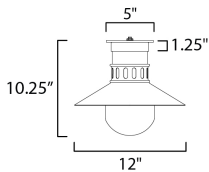

PRODUCT DESCRIPTION

Coastally inspired, the wide brimmed aluminum spun shade on this series of outdoor rated sconces, pendants, and flush mounts features a tiered shade design. The ringed separation features a filigree of oval cut outs, whereby a single lamp illuminates the Satin White glass supporting it. The resulting light is dispersed both above and below the spun shade as well as through the patterned filigree. Both modern and classic homes can appreciate this classic design reimagined. The series is available either in Matte Black or a striking Two-Tone Black with Antique Brass.

MEASUREMENTS

DIMENSION : 12" L x 12" W x 10.25" H
 CANOPY : 5" W x 1.25" H x 5" L
 HANGING WEIGHT : 2.89 lb

LAMPING

INPUT VOLTAGE : 120V
 BULB : 1 x 60W Incandescent E26 Medium , 60W Total
 BULB INCLUDED : (Not Included)
 DIMMABLE : Y