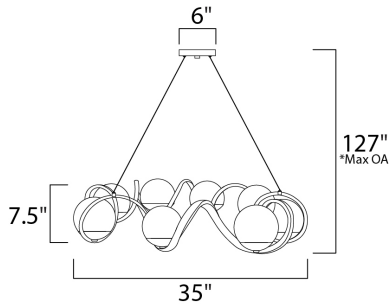

**PRODUCT DESCRIPTION**

Rectangular metal channel, finished in Black, is meticulously formed in a curl design to create a unique and dramatic design. Clear Seedy glass balls supported by cups of Polished Nickel are strategically positioned to balance out the design.

\*max overall height

**MEASUREMENTS**

DIMENSION : 35" L x 35" W x 7.5" H  
 MAX OAH : 127" OAH  
 CANOPY : 6" W x 1" H x 6" L  
 HANGING WEIGHT : 15.95 lb  
 WIRE LENGTH : 120"

**LAMPING**

INPUT VOLTAGE : 120V  
 BULB : 8 x 40W Incandescent E12 Candelabra , 320W Total  
 BULB INCLUDED : (Not Included)  
 DIMMABLE : Yes