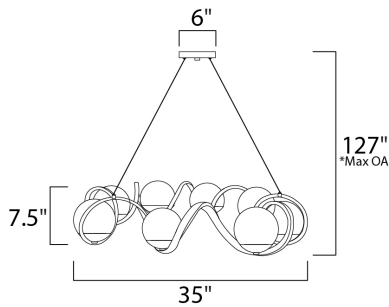

PRODUCT DESCRIPTION

Rectangular metal channel, finished in Black, is meticulously formed in a curl design to create a unique and dramatic design. Clear Seedy glass balls supported by cups of Polished Nickel are strategically positioned to balance out the design.

*max overall height

MEASUREMENTS

- DIMENSION : 35" L x 35" W x 7.5" H
- MAX OAH : 127" OAH
- CANOPY : 6" W x 1" H x 6" L
- HANGING WEIGHT : 15.95 lb
- WIRE LENGTH : 120"

LAMPING

- INPUT VOLTAGE : 120V
- BULB : 8 x 40W Incandescent E12 Candelabra , 320W Total
- BULB INCLUDED : (Not Included)
- DIMMABLE : Yes