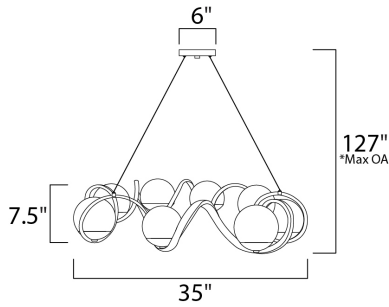

PRODUCT DESCRIPTION

Rectangular metal channel, finished in Black, is meticulously formed in a curl design to create a unique and dramatic design. Clear Seedy glass balls supported by cups of Polished Nickel are strategically positioned to balance out the design.

*max overall height

MEASUREMENTS

- DIMENSION : 35" L x 35" W x 7.5" H
- MAX OAH : 127" OAH
- CANOPY : 6" W x 1" H x 6" L
- HANGING WEIGHT : 15.95 lb
- WIRE LENGTH : 120"

LAMPING

- INPUT VOLTAGE : 120V
- BULB : 8 x 40W Incandescent E12 Candelabra , 320W Total
- BULB INCLUDED : (Not Included)
- DIMMABLE : Yes