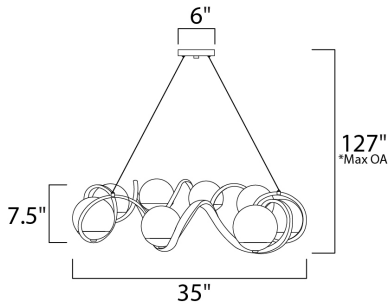

PRODUCT DESCRIPTION

Rectangular metal channel, finished in Black, is meticulously formed in a curl design to create a unique and dramatic design. Clear Seedy glass balls supported by cups of Polished Nickel are strategically positioned to balance out the design.

*max overall height

MEASUREMENTS

- DIMENSION : 35" L x 35" W x 7.5" H
- MAX OAH : 127" OAH
- CANOPY : 6" W x 1" H x 6" L
- HANGING WEIGHT : 15.95 lb
- WIRE LENGTH : 120"

LAMPING

- INPUT VOLTAGE : 120V
- BULB : 8 x 40W Incandescent E12 Candelabra , 320W Total
- BULB INCLUDED : (Not Included)
- DIMMABLE : Yes