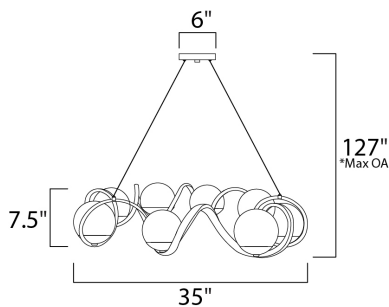

**PRODUCT DESCRIPTION**

Rectangular metal channel, finished in Black, is meticulously formed in a curl design to create a unique and dramatic design. Clear Seedy glass balls supported by cups of Polished Nickel are strategically positioned to balance out the design.

\*max overall height

**MEASUREMENTS**

DIMENSION : 35" L x 35" W x 7.5" H  
 MAX OAH : 127" OAH  
 CANOPY : 6" W x 1" H x 6" L  
 HANGING WEIGHT : 15.95 lb  
 WIRE LENGTH : 120"

**LAMPING**

INPUT VOLTAGE : 120V  
 BULB : 8 x 40W Incandescent E12 Candelabra , 320W Total  
 BULB INCLUDED : (Not Included)  
 DIMMABLE : Yes