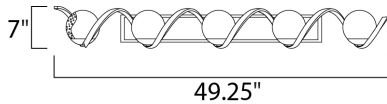

PRODUCT DESCRIPTION

Rectangular metal channel, finished in Black, is meticulously formed in a curl design to create a unique and dramatic design. Clear Seedy glass balls supported by cups of Polished Nickel are strategically positioned to balance out the design.

MEASUREMENTS

DIMENSION : 49.25" W x 7" H x 8" Ext
 BACK PLATE : 28.5" W x 4" H x 2" HCO
 HANGING WEIGHT : 13.27 lb

LAMPING

INPUT VOLTAGE : 120V
 BULB : 5 x 40W Incandescent E12 Candelabra , 200W Total
 BULB INCLUDED : (Not Included)
 DIMMABLE : Yes