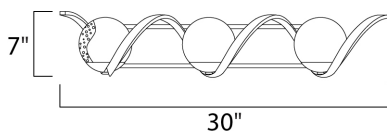

**PRODUCT DESCRIPTION**

Rectangular metal channel, finished in Black, is meticulously formed in a curl design to create a unique and dramatic design. Clear Seedy glass balls supported by cups of Polished Nickel are strategically positioned to balance out the design.

**MEASUREMENTS**

DIMENSION : 30" W x 7" H x 8" Ext  
 BACK PLATE : 4" W x 20.47" H x 2" HCO  
 HANGING WEIGHT : 10.6 lb

**LAMPING**

INPUT VOLTAGE : 120V  
 BULB : 3 x 40W Incandescent E12 Candelabra , 120W Total  
 BULB INCLUDED : (Not Included)  
 DIMMABLE : Yes