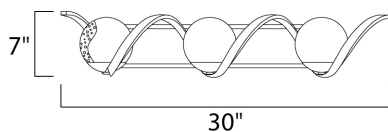

PRODUCT DESCRIPTION

Rectangular metal channel, finished in Black, is meticulously formed in a curl design to create a unique and dramatic design. Clear Seedy glass balls supported by cups of Polished Nickel are strategically positioned to balance out the design.

MEASUREMENTS

DIMENSION : 30" W x 7" H x 8" Ext
 BACK PLATE : 4" W x 20.47" H x 2" HCO
 HANGING WEIGHT : 10.6 lb

LAMPING

INPUT VOLTAGE : 120V
 BULB : 3 x 40W Incandescent E12 Candelabra , 120W Total
 BULB INCLUDED : (Not Included)
 DIMMABLE : Yes