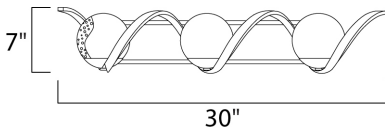

PRODUCT DESCRIPTION

Rectangular metal channel, finished in Black, is meticulously formed in a curl design to create a unique and dramatic design. Clear Seedy glass balls supported by cups of Polished Nickel are strategically positioned to balance out the design.

MEASUREMENTS

DIMENSION : 30" W x 7" H x 8" Ext
 BACK PLATE : 4" W x 20.47" H x 2" HCO
 HANGING WEIGHT : 10.6 lb

LAMPING

INPUT VOLTAGE : 120V
 BULB : 3 x 40W Incandescent E12 Candelabra , 120W Total
 BULB INCLUDED : (Not Included)
 DIMMABLE : Yes