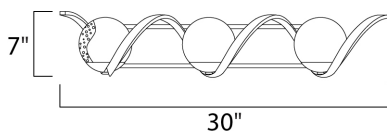

PRODUCT DESCRIPTION

Rectangular metal channel, finished in Black, is meticulously formed in a curl design to create a unique and dramatic design. Clear Seedy glass balls supported by cups of Polished Nickel are strategically positioned to balance out the design.

MEASUREMENTS

DIMENSION : 30" W x 7" H x 8" Ext
 BACK PLATE : 4" W x 20.47" H x 2" HCO
 HANGING WEIGHT : 10.6 lb

LAMPING

INPUT VOLTAGE : 120V
 BULB : 3 x 40W Incandescent E12 Candelabra , 120W Total
 BULB INCLUDED : (Not Included)
 DIMMABLE : Yes