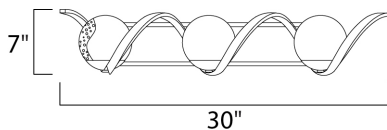

PRODUCT DESCRIPTION

Rectangular metal channel, finished in Black, is meticulously formed in a curl design to create a unique and dramatic design. Clear Seedy glass balls supported by cups of Polished Nickel are strategically positioned to balance out the design.

MEASUREMENTS

DIMENSION : 30" W x 7" H x 8" Ext
 BACK PLATE : 4" W x 20.47" H x 2" HCO
 HANGING WEIGHT : 10.6 lb

LAMPING

INPUT VOLTAGE : 120V
 BULB : 3 x 40W Incandescent E12 Candelabra , 120W Total
 BULB INCLUDED : (Not Included)
 DIMMABLE : Yes